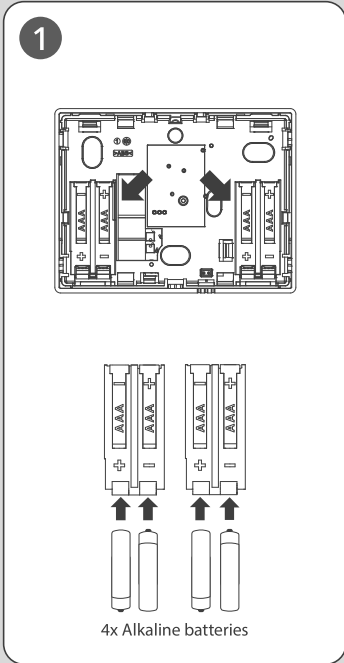

7857654-08 11/11/2025

2

3

- Only use 4x Alkaline batteries of identical age, type and brand.
- Remove all batteries when the device is out of use.
- The device complies with RF exposure guidelines as long as it is at a distance of 20 cm from any persons.