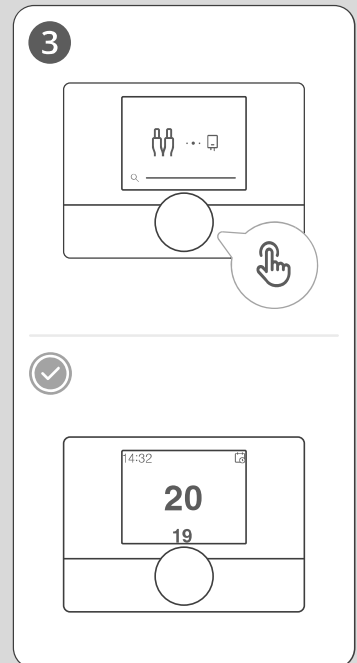

7857654-08 11/11/2025

2

3

- Only use 4x Alkaline batteries of identical age, type and brand.
- Remove all batteries when the device is out of use.
- The device complies with RF exposure guidelines as long as it is at a distance of 20 cm from any persons.