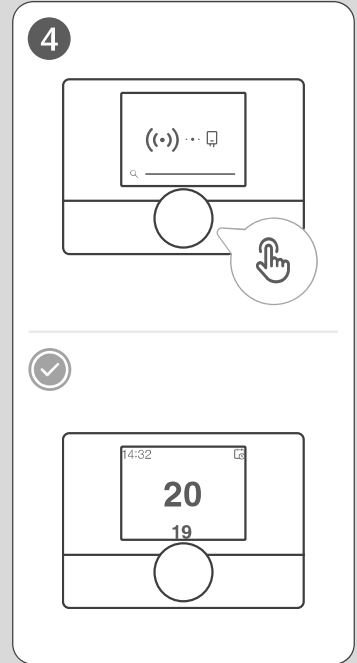

7857654-08 11/11/2025

2

3

- Only use 4x Alkaline batteries of identical age, type and brand.
- Remove all batteries when the device is out of use.
- The device complies with RF exposure guidelines as long as it is at a distance of 20 cm from any persons.