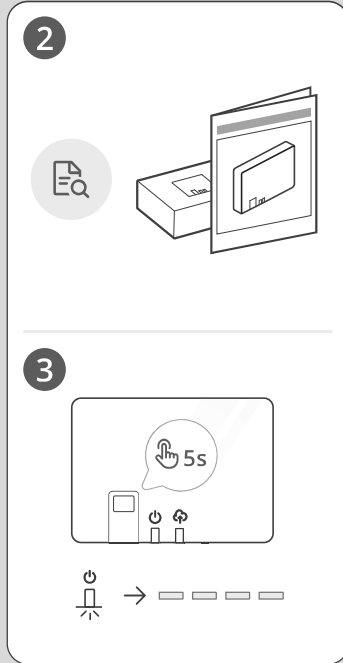

7857654-08 11/11/2025

2

3

- Only use 4x Alkaline batteries of identical age, type and brand.
- Remove all batteries when the device is out of use.
- The device complies with RF exposure guidelines as long as it is at a distance of 20 cm from any persons.