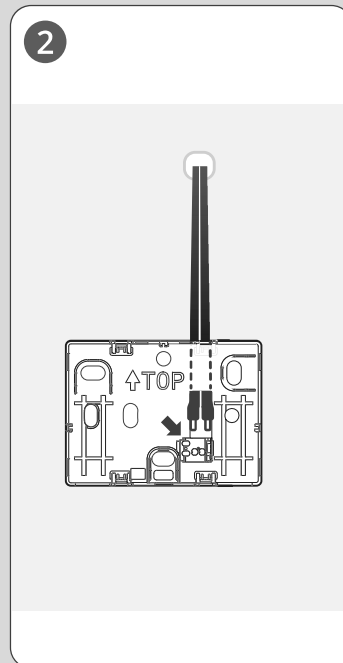

7857654-08 11/11/2025

2

3

- Only use 4x Alkaline batteries of identical age, type and brand.
- Remove all batteries when the device is out of use.
- The device complies with RF exposure guidelines as long as it is at a distance of 20 cm from any persons.