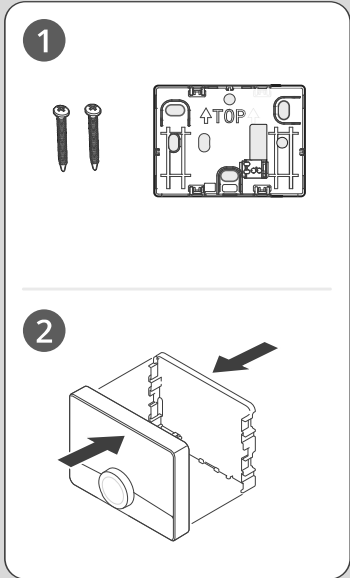

7857654-08 11/11/2025

2

3

- Only use 4x Alkaline batteries of identical age, type and brand.
- Remove all batteries when the device is out of use.
- The device complies with RF exposure guidelines as long as it is at a distance of 20 cm from any persons.